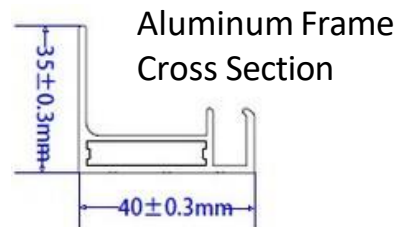

CMP22225SX-245

245 Watt Rigid Marine Solar Panel

[View on our Shopify store >>](#)

Specifications:

PanelType	PremiumSunPower Monocrystalline
RatedPower	245Watts
CellType	125X125 6X11 cells
PeakPowerVoltage(Vmpp)	40.4 Volts
PeakPowerAmps(Imp)	6.0 Amps
Open Circuit Voltage (Voc)	47.8 Volts
ShortCircuitCurrent(Isc)	6.3 Amps
PowerToleranceRange	+/- 3%
CellConversionEfficiency	24.4%
ManufacturersWarranty	5 Years
Dimensions	31.1" x 56.3"
Weight	28.2 pounds, 12.8 kg
OutputConnections:	MC4

Custom Marine Products

QMS, Inc.

custommarineproducts.com

info@custommarineproducts.com

248 705-8337