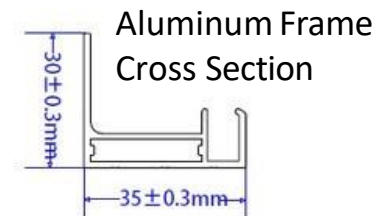

### Specifications:

PanelType	PremiumSunPower Monocrystalline
Rated Power	<b>120 Watts</b>
PeakPowerVoltage(Vmpp)	19.6 Volts
PeakPowerAmps(Imp)	5.9 Amps
OpenCircuitVoltage(Voc)	23.1 Volts
ShortCircuitCurrent(Isc)	6.4 Amps
CellConversionEfficiency	24.4% 5
ManufacturersWarranty	Years
Dimensions	21.3" X 41.7"
Weight	540mm X 1060mm
OutputConnections:	14.3 pounds, 6.5 kg MC4

### Specifications:

PanelType	PremiumSunPower Monocrystalline
Rated Power	<b>145 Watts</b>
PeakPowerVoltage(Vmpp)	24.5Volts
PeakPowerAmps(Imp)	5.9Amps
OpenCircuitVoltage(Voc)	28.9 Volts
ShortCircuitCurrent(Isc)	6.3 Amps
CellConversionEfficiency	24.4% 5
ManufacturersWarranty	Years
Dimensions	26.8" X 41.7"
Weight	680mm X 1060mm
OutputConnections:	18.5 pounds, 8.4 kg MC4

### Specifications:

PanelType	PremiumSunPower Monocrystalline
RatedPower	<b>160 Watts</b>
CellType	125X125 4X11
PeakPowerVoltage(Vmpp)	27.0 Volts
PeakPowerAmps(Imp)	6.1 Amps
OpenCircuitVoltage(Voc)	31.8 Volts
Short Circuit Current (Isc)	6.5 Amps
PowerToleranceRange	+/- 3%
CellConversionEfficiency	24.4%
ManufacturersWarranty	5 Years
Dimensions	21.25" x 56.9"
Weight	540mm x 1445mm
OutputConnections:	19.6 pounds, 8.9 kg MC4