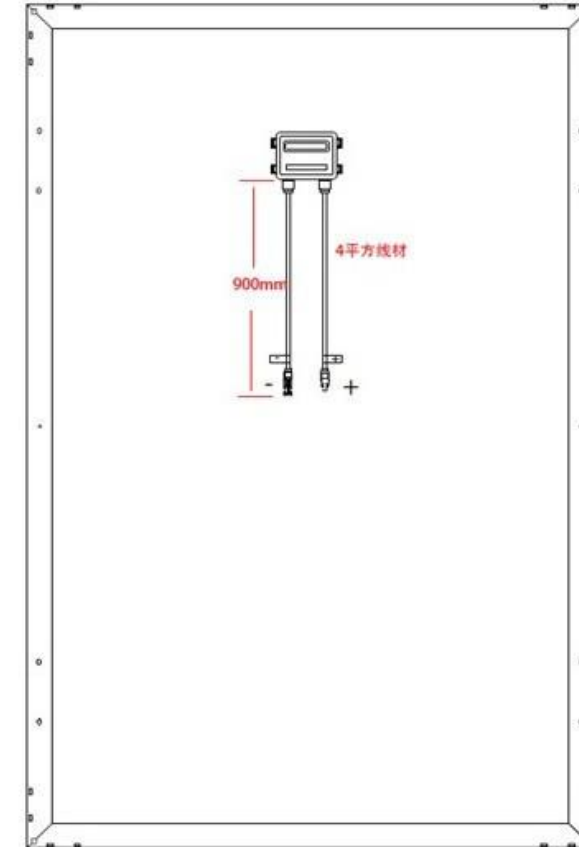

### Specifications:

PanelCellType	PremiumSunPower Monocrystalline
RatedPower	<b>205Watts</b>
CellType	125X125 5X11
PeakPowerVoltage(Vmpp)	33.7 Volts
PeakPowerAmps(Impp)	6.0 Amps
Open Circuit Voltage (Voc)	39.7 Volts
ShortCircuitCurrent(Isc)	6.3 Amps
PowerToleranceRange	+/- 3%
CellConversionEfficiency	24.4%
ManufacturersWarranty	5 Years
Dimensions	26.8" x 56.9"
Weight	680mm X 1445 X 40mm
OutputConnections:	23.6 pounds, 10.7 kg MC4

### Specifications:

PanelType	PremiumSunPower Monocrystalline
RatedPower	<b>245Watts</b>
CellType	125X125 6X11 cells
PeakPowerVoltage(Vmpp)	40.4 Volts
PeakPowerAmps(Imp)	6.0 Amps
Open Circuit Voltage (Voc)	47.8 Volts
ShortCircuitCurrent(Isc)	6.3 Amps
PowerToleranceRange	+/- 3%
CellConversionEfficiency	24.4%
ManufacturersWarranty	5 Years
Dimensions	31.1" x 56.3"
Weight	28.2 pounds, 12.8 kg
OutputConnections:	MC4

### Specifications:

PanelType	PremiumSunPower Monocrystalline
RatedPower	<b>285Watts</b>
CellType	125X125 7X11cells
PeakPowerVoltage(Vmpp)	47.1 Volts
Peak Power Amps (Impp)	6.0 Amps
OpenCircuitVoltage(Voc)	55.6 Volts
ShortCircuitCurrent(Isc)	6.3 Amps
PowerToleranceRange	+/- 3%
CellConversionEfficiency	24.4%
ManufacturersWarranty	5 Years
Dimensions	36.2" x 56.9"
Weight	920mm X 1445 X 40mm
OutputConnections:	31.3 pounds, 14.2 kg MC4

### Specifications:

Panel Type	Monocrystalline A+ HJT Cell
Rated Power	<b>420 Watts</b>
Cell Type	158x158 6x24 cells
Peak Power Voltage (V <sub>mp</sub> )	46.08 Volts
Peak Power Amps (I <sub>mp</sub> )	9.11 Amps
Open Circuit Voltage (V <sub>oc</sub> )	54.37 Volts
Short Circuit Current (I <sub>sc</sub> )	9.66 Amps
Power Tolerance Range	+/- 3%
Temp Coefficient P <sub>max</sub> (%/K)	-0.41
Cell Conversion Efficiency	24%
Manufacturers Warranty	5 Years
Dimensions	39" x 78.5" x 1.6"
Weight	992mm x 1995 x 40mm 50.7 pounds, 23 kg
Output Connections:	MC4