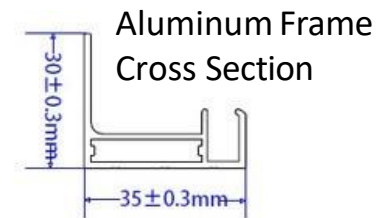

### Specifications:

PanelType	PremiumSunPower Monocrystalline
Rated Power	<b>120 Watts</b>
PeakPowerVoltage(Vmpp)	19.6 Volts
PeakPowerAmps(Imp)	5.9 Amps
OpenCircuitVoltage(Voc)	23.1 Volts
ShortCircuitCurrent(Isc)	6.4 Amps
CellConversionEfficiency	24.4% 5
ManufacturersWarranty	Years
Dimensions	21.3" X 41.7"
Weight	540mm X 1060mm
OutputConnections:	14.3 pounds, 6.5 kg MC4

### Specifications:

PanelType	PremiumSunPower Monocrystalline
Rated Power	<b>145 Watts</b>
PeakPowerVoltage(Vmpp)	24.5Volts
PeakPowerAmps(Imp)	5.9Amps
OpenCircuitVoltage(Voc)	28.9 Volts
ShortCircuitCurrent(Isc)	6.3 Amps
CellConversionEfficiency	24.4% 5
ManufacturersWarranty	Years
Dimensions	26.8" X 41.7"
Weight	680mm X 1060mm
OutputConnections:	18.5 pounds, 8.4 kg MC4