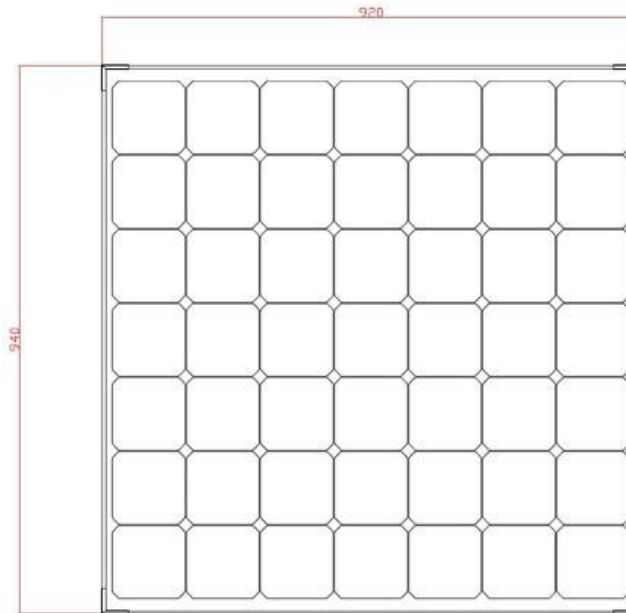

CMP22175S-180

180 Watt Rigid Marine Solar Panel

[View on our Shopify store >>](#)

Specifications:

PanelType	PremiumSunPower Monocrystalline
RatedPower	180 Watts
CellType	125X125 7X7
PeakPowerVoltage(Vmpp)	30.0 Volts
PeakPowerAmps(Imp)	6.0Amps
Open Circuit Voltage (Voc)	35.4 Volts
ShortCircuitCurrent(Isc)	6.4 Amps
PowerToleranceRange	+/- 3%
CellConversionEfficiency	24.4%
ManufacturersWarranty	5 Years
Dimensions	36.3" x 37"
Weight	920mm X 940mm
OutputConnections:	20.9 pounds, 9.5kg MC4

Custom Marine Products

QMS, Inc.

custommarineproducts.com

info@custommarineproducts.com

248 705-8337