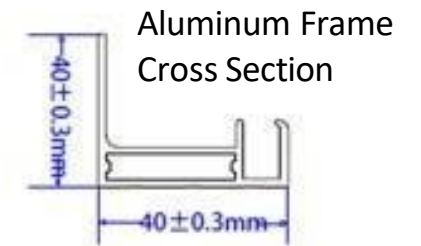

CMP27420H

420 Watt Rigid Marine Solar Panel

[View on our Shopify store >>](#)