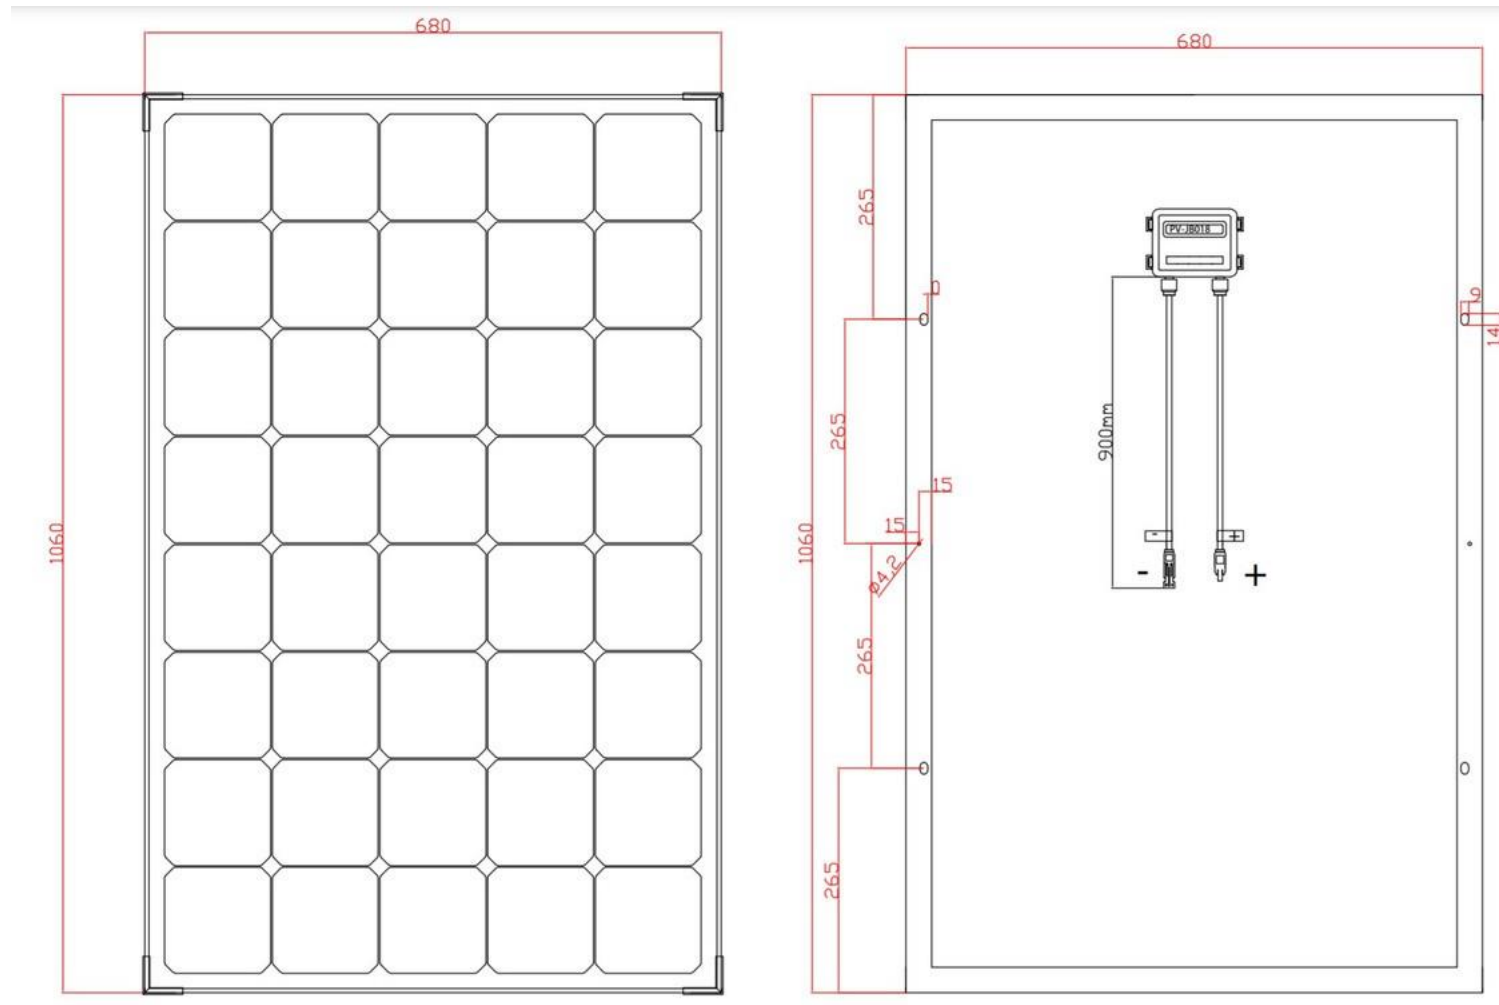

### Specifications:

PanelType	PremiumSunPower Monocrystalline
Rated Power	<b>120 Watts</b>
PeakPowerVoltage(Vmpp)	19.6 Volts
PeakPowerAmps(Imp)	5.9 Amps
OpenCircuitVoltage(Voc)	23.1 Volts
ShortCircuitCurrent(Isc)	6.4 Amps
CellConversionEfficiency	24.4% 5
ManufacturersWarranty	Years
Dimensions	21.3" X 41.7"
Weight	540mm X 1060mm
OutputConnections:	14.3 pounds, 6.5 kg MC4

### Specifications:

PanelType	PremiumSunPower Monocrystalline
Rated Power	<b>145 Watts</b>
PeakPowerVoltage(Vmpp)	24.5Volts
PeakPowerAmps(Imp)	5.9Amps
OpenCircuitVoltage(Voc)	28.9 Volts
ShortCircuitCurrent(Isc)	6.3 Amps
CellConversionEfficiency	24.4% 5
ManufacturersWarranty	Years
Dimensions	26.8" X 41.7"
Weight	680mm X 1060mm
OutputConnections:	18.5 pounds, 8.4 kg MC4