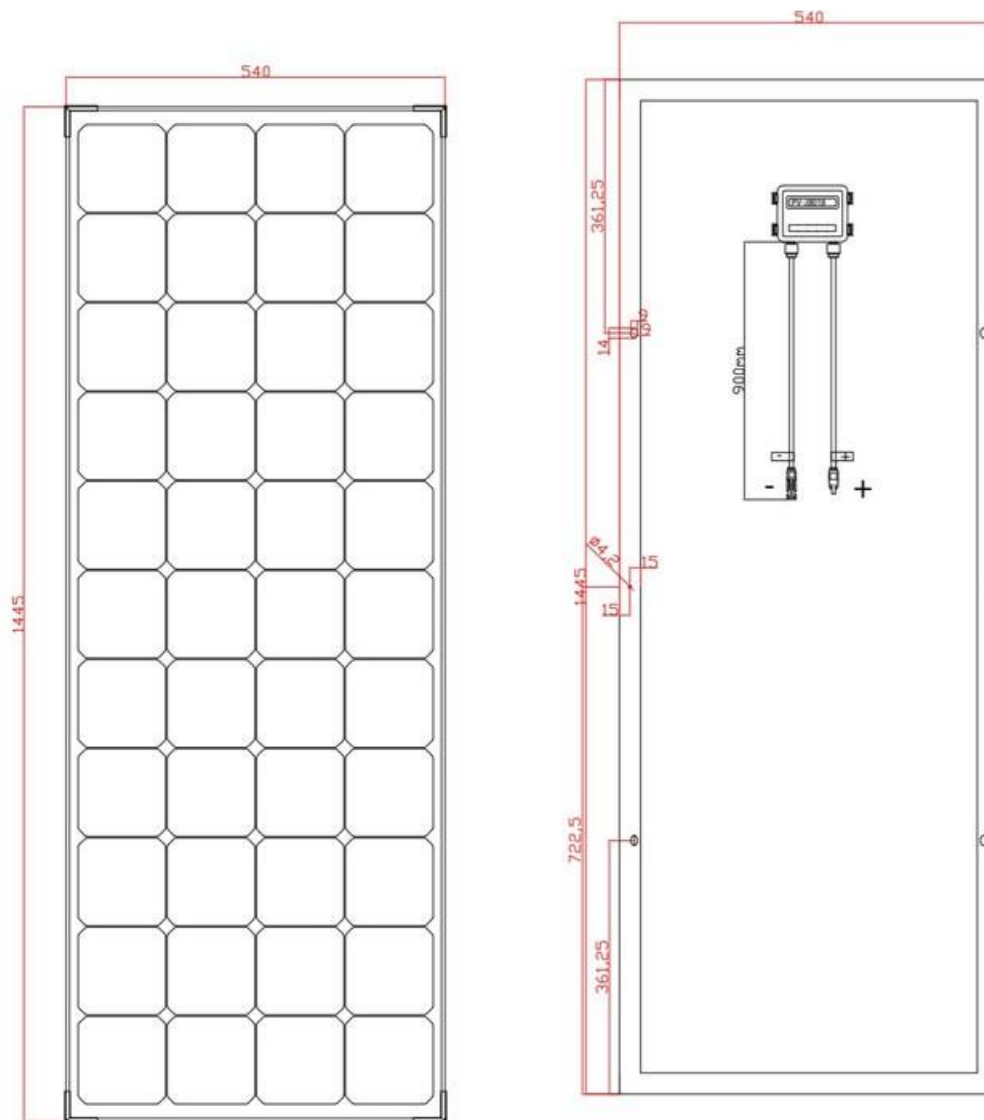

### Specifications:

PanelType	PremiumSunPower Monocrystalline
Rated Power	<b>120 Watts</b>
PeakPowerVoltage(Vmpp)	19.6 Volts
PeakPowerAmps(Imp)	5.9 Amps
OpenCircuitVoltage(Voc)	23.1 Volts
ShortCircuitCurrent(Isc)	6.4 Amps
CellConversionEfficiency	24.4% 5
ManufacturersWarranty	Years
Dimensions	21.3" X 41.7"
Weight	540mm X 1060mm
OutputConnections:	14.3 pounds, 6.5 kg MC4

### Specifications:

PanelType	PremiumSunPower Monocrystalline
Rated Power	<b>145 Watts</b>
PeakPowerVoltage(Vmpp)	24.5Volts
PeakPowerAmps(Imp)	5.9Amps
OpenCircuitVoltage(Voc)	28.9 Volts
ShortCircuitCurrent(Isc)	6.3 Amps
CellConversionEfficiency	24.4% 5
ManufacturersWarranty	Years
Dimensions	26.8" X 41.7"
Weight	680mm X 1060mm
OutputConnections:	18.5 pounds, 8.4 kg MC4

### Specifications:

PanelType	PremiumSunPower Monocrystalline
RatedPower	<b>160 Watts</b>
CellType	125X125 4X11
PeakPowerVoltage(Vmpp)	27.0 Volts
PeakPowerAmps(Imp)	6.1 Amps
OpenCircuitVoltage(Voc)	31.8 Volts
Short Circuit Current (Isc)	6.5 Amps
PowerToleranceRange	+/- 3%
CellConversionEfficiency	24.4%
ManufacturersWarranty	5 Years
Dimensions	21.25" x 56.9"
Weight	540mm x 1445mm
OutputConnections:	19.6 pounds, 8.9 kg MC4

### Specifications:

PanelType	PremiumSunPower Monocrystalline
RatedPower	<b>180 Watts</b>
CellType	125X125 7X7
PeakPowerVoltage(Vmpp)	30.0 Volts
PeakPowerAmps(Imp)	6.0Amps
Open Circuit Voltage (Voc)	35.4 Volts
ShortCircuitCurrent(Isc)	6.4 Amps
PowerToleranceRange	+/- 3%
CellConversionEfficiency	24.4%
ManufacturersWarranty	5 Years
Dimensions	36.3" x 37"
Weight	920mm X 940mm
OutputConnections:	20.9 pounds, 9.5kg MC4