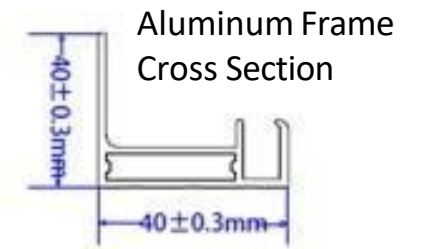

CMP22270SX-285

285 Watt Rigid Marine Solar Panel

[View on our Shopify store >>](#)