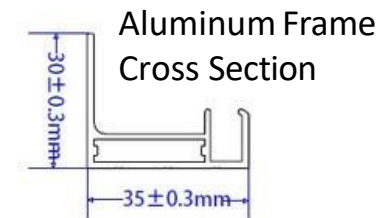

### Specifications:

PanelType	PremiumSunPower Monocrystalline
Rated Power	<b>120 Watts</b>
PeakPowerVoltage(Vmpp)	19.6 Volts
PeakPowerAmps(Imp)	5.9 Amps
OpenCircuitVoltage(Voc)	23.1 Volts
ShortCircuitCurrent(Isc)	6.4 Amps
CellConversionEfficiency	24.4% 5
ManufacturersWarranty	Years
Dimensions	21.3" X 41.7"
Weight	540mm X 1060mm
OutputConnections:	14.3 pounds, 6.5 kg MC4

### Specifications:

PanelType	PremiumSunPower Monocrystalline
Rated Power	<b>145 Watts</b>
PeakPowerVoltage(Vmpp)	24.5Volts
PeakPowerAmps(Imp)	5.9Amps
OpenCircuitVoltage(Voc)	28.9 Volts
ShortCircuitCurrent(Isc)	6.3 Amps
CellConversionEfficiency	24.4% 5
ManufacturersWarranty	Years
Dimensions	26.8" X 41.7"
Weight	680mm X 1060mm
OutputConnections:	18.5 pounds, 8.4 kg MC4