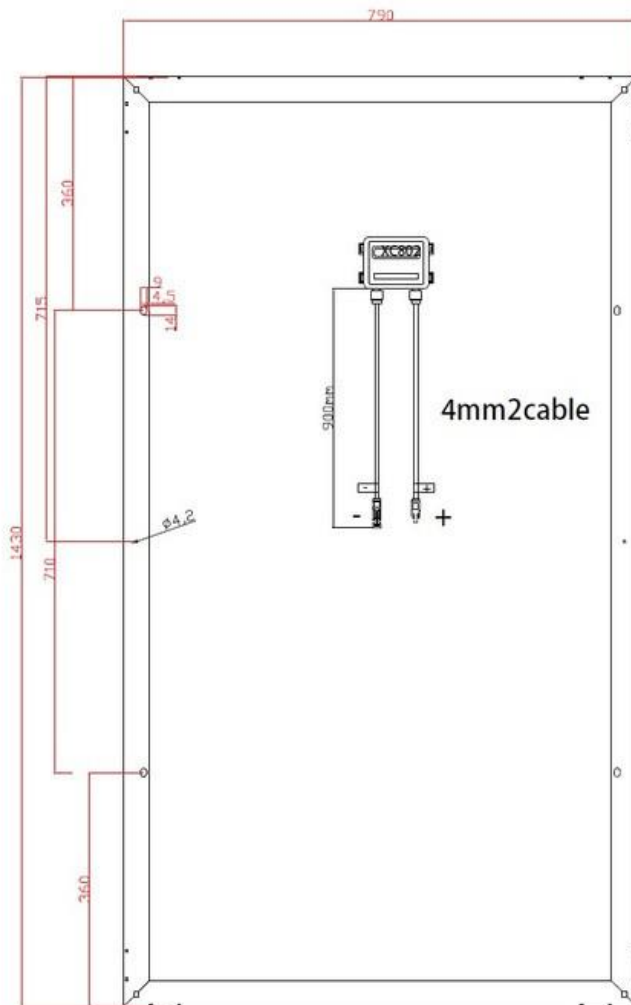

### Specifications:

PanelType	PremiumSunPower Monocrystalline
RatedPower	<b>180 Watts</b>
CellType	125X125 7X7
PeakPowerVoltage(Vmpp)	30.0 Volts
PeakPowerAmps(Imp)	6.0Amps
Open Circuit Voltage (Voc)	35.4 Volts
ShortCircuitCurrent(Isc)	6.4 Amps
PowerToleranceRange	+/- 3%
CellConversionEfficiency	24.4%
ManufacturersWarranty	5 Years
Dimensions	36.3" x 37"
Weight	920mm X 940mm
OutputConnections:	20.9 pounds, 9.5kg MC4

### Specifications:

PanelCellType	PremiumSunPower Monocrystalline
RatedPower	<b>205Watts</b>
CellType	125X125 5X11
PeakPowerVoltage(Vmpp)	33.7 Volts
PeakPowerAmps(Impp)	6.0 Amps
Open Circuit Voltage (Voc)	39.7 Volts
ShortCircuitCurrent(Isc)	6.3 Amps
PowerToleranceRange	+/- 3%
CellConversionEfficiency	24.4%
ManufacturersWarranty	5 Years
Dimensions	26.8" x 56.9"
Weight	680mm X 1445 X 40mm
OutputConnections:	23.6 pounds, 10.7 kg MC4

### Specifications:

PanelType	PremiumSunPower Monocrystalline
RatedPower	<b>245Watts</b>
CellType	125X125 6X11 cells
PeakPowerVoltage(Vmpp)	40.4 Volts
PeakPowerAmps(Imp)	6.0 Amps
Open Circuit Voltage (Voc)	47.8 Volts
ShortCircuitCurrent(Isc)	6.3 Amps
PowerToleranceRange	+/- 3%
CellConversionEfficiency	24.4%
ManufacturersWarranty	5 Years
Dimensions	31.1" x 56.3"
Weight	28.2 pounds, 12.8 kg
OutputConnections:	MC4

### Specifications:

PanelType	PremiumSunPower Monocrystalline
RatedPower	<b>285Watts</b>
CellType	125X125 7X11cells
PeakPowerVoltage(Vmpp)	47.1 Volts
Peak Power Amps (Impp)	6.0 Amps
OpenCircuitVoltage(Voc)	55.6 Volts
ShortCircuitCurrent(Isc)	6.3 Amps
PowerToleranceRange	+/- 3%
CellConversionEfficiency	24.4%
ManufacturersWarranty	5 Years
Dimensions	36.2" x 56.9"
Weight	920mm X 1445 X 40mm
OutputConnections:	31.3 pounds, 14.2 kg MC4