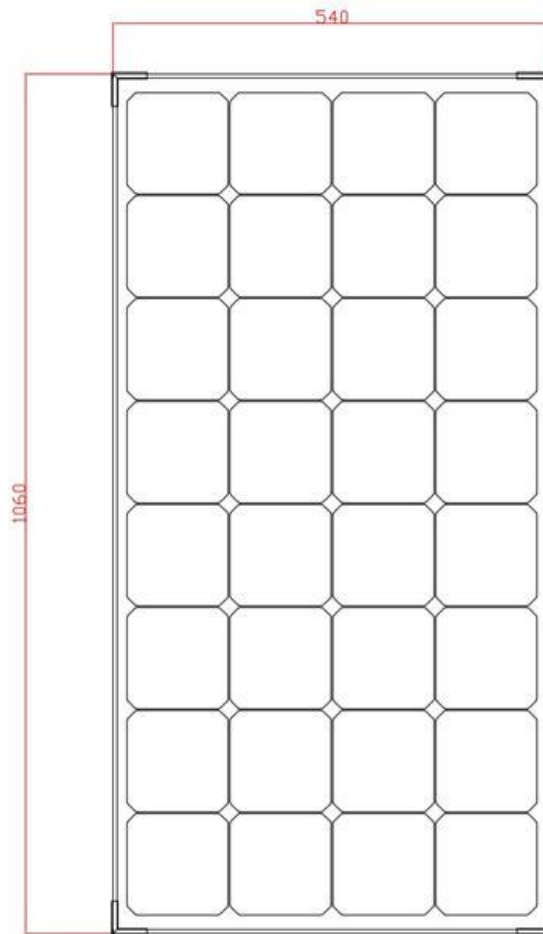

### Specifications:

PanelType	PremiumSunPower Monocrystalline
Rated Power	<b>120 Watts</b>
PeakPowerVoltage(Vmpp)	19.6 Volts
PeakPowerAmps(Imp)	5.9 Amps
OpenCircuitVoltage(Voc)	23.1 Volts
ShortCircuitCurrent(Isc)	6.4 Amps
CellConversionEfficiency	24.4% 5
ManufacturersWarranty	Years
Dimensions	21.3" X 41.7"
Weight	540mm X 1060mm
OutputConnections:	14.3 pounds, 6.5 kg MC4

### Specifications:

PanelType	PremiumSunPower Monocrystalline
Rated Power	<b>145 Watts</b>
PeakPowerVoltage(Vmpp)	24.5Volts
PeakPowerAmps(Imp)	5.9Amps
OpenCircuitVoltage(Voc)	28.9 Volts
ShortCircuitCurrent(Isc)	6.3 Amps
CellConversionEfficiency	24.4% 5
ManufacturersWarranty	Years
Dimensions	26.8" X 41.7"
Weight	680mm X 1060mm
OutputConnections:	18.5 pounds, 8.4 kg MC4