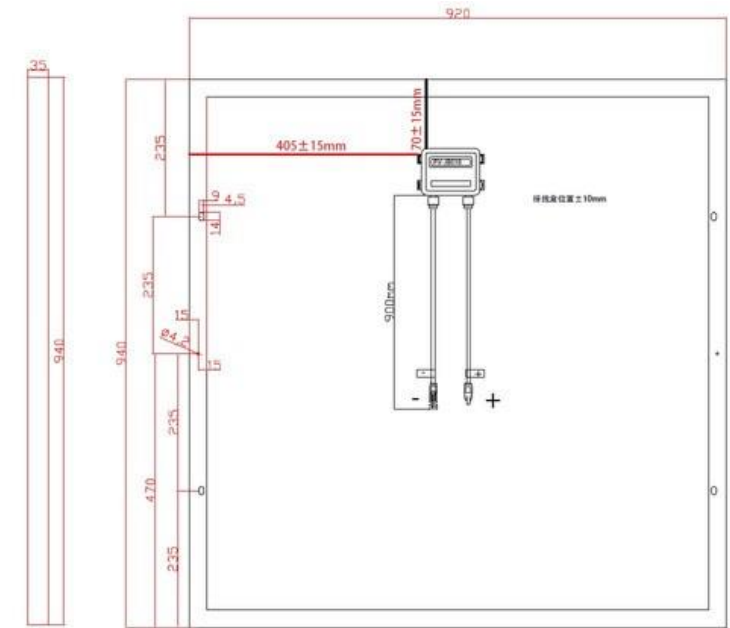

### Specifications:

PanelType	PremiumSunPower Monocrystalline
Rated Power	<b>145 Watts</b>
PeakPowerVoltage(Vmpp)	24.5Volts
PeakPowerAmps(Imp)	5.9Amps
OpenCircuitVoltage(Voc)	28.9 Volts
ShortCircuitCurrent(Isc)	6.3 Amps
CellConversionEfficiency	24.4% 5
ManufacturersWarranty	Years
Dimensions	26.8" X 41.7"
Weight	680mm X 1060mm
OutputConnections:	18.5 pounds, 8.4 kg MC4

### Specifications:

PanelType	PremiumSunPower Monocrystalline
RatedPower	<b>160 Watts</b>
CellType	125X125 4X11
PeakPowerVoltage(Vmpp)	27.0 Volts
PeakPowerAmps(Imp)	6.1 Amps
OpenCircuitVoltage(Voc)	31.8 Volts
Short Circuit Current (Isc)	6.5 Amps
PowerToleranceRange	+/- 3%
CellConversionEfficiency	24.4%
ManufacturersWarranty	5 Years
Dimensions	21.25" x 56.9"
Weight	540mm x 1445mm
OutputConnections:	19.6 pounds, 8.9 kg MC4

### Specifications:

PanelType	PremiumSunPower Monocrystalline
RatedPower	<b>180 Watts</b>
CellType	125X125 7X7
PeakPowerVoltage(Vmpp)	30.0 Volts
PeakPowerAmps(Imp)	6.0Amps
Open Circuit Voltage (Voc)	35.4 Volts
ShortCircuitCurrent(Isc)	6.4 Amps
PowerToleranceRange	+/- 3%
CellConversionEfficiency	24.4%
ManufacturersWarranty	5 Years
Dimensions	36.3" x 37"
Weight	920mm X 940mm
OutputConnections:	20.9 pounds, 9.5kg MC4

### Specifications:

PanelCellType	PremiumSunPower Monocrystalline
RatedPower	<b>205Watts</b>
CellType	125X125 5X11
PeakPowerVoltage(Vmpp)	33.7 Volts
PeakPowerAmps(Impp)	6.0 Amps
Open Circuit Voltage (Voc)	39.7 Volts
ShortCircuitCurrent(Isc)	6.3 Amps
PowerToleranceRange	+/- 3%
CellConversionEfficiency	24.4%
ManufacturersWarranty	5 Years
Dimensions	26.8" x 56.9"
Weight	680mm X 1445 X 40mm
OutputConnections:	23.6 pounds, 10.7 kg MC4