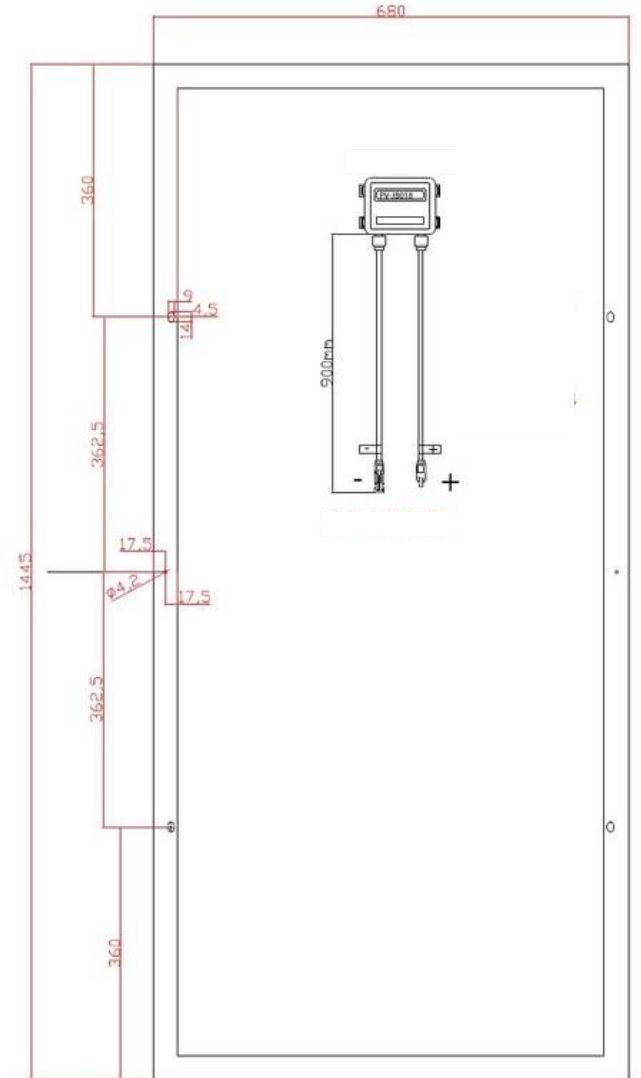

CMP22200SX-210

205 Watt Rigid Marine Solar Panel

[View on our Shopify store >>](#)

Specifications:

PanelCellType	PremiumSunPower Monocrystalline
RatedPower	205Watts
CellType	125X125 5X11
PeakPowerVoltage(Vmpp)	33.7 Volts
PeakPowerAmps(Impp)	6.0 Amps
Open Circuit Voltage (Voc)	39.7 Volts
ShortCircuitCurrent(Isc)	6.3 Amps
PowerToleranceRange	+/- 3%
CellConversionEfficiency	24.4%
ManufacturersWarranty	5 Years
Dimensions	26.8" x 56.9"
Weight	680mm X 1445 X 40mm
OutputConnections:	23.6 pounds, 10.7 kg MC4

Custom Marine Products

QMS, Inc.

custommarineproducts.com

info@custommarineproducts.com

248 705-8337