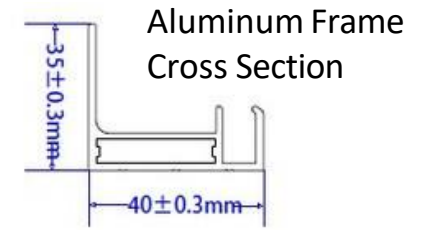

CMP22200SX-210

205 Watt Rigid Marine Solar Panel

[View on our Shopify store >>](#)

Specifications:

PanelCellType	PremiumSunPower Monocrystalline
RatedPower	205Watts
CellType	125X125 5X11
PeakPowerVoltage(Vmpp)	33.7 Volts
PeakPowerAmps(Impp)	6.0 Amps
Open Circuit Voltage (Voc)	39.7 Volts
ShortCircuitCurrent(Isc)	6.3 Amps
PowerToleranceRange	+/- 3%
CellConversionEfficiency	24.4%
ManufacturersWarranty	5 Years
Dimensions	26.8" x 56.9"
Weight	680mm X 1445 X 40mm
OutputConnections:	23.6 pounds, 10.7 kg MC4

Custom Marine Products

QMS, Inc.

custommarineproducts.com

info@custommarineproducts.com

248 705-8337