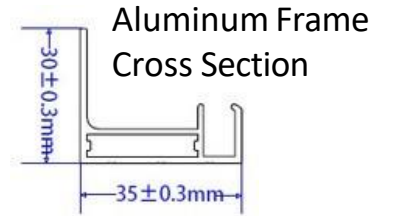

Specifications:

PanelType	PremiumSunPower Monocrystalline
RatedPower	180 Watts
CellType	125X125 7X7
PeakPowerVoltage(Vmpp)	30.0 Volts
PeakPowerAmps(Imp)	6.0Amps
Open Circuit Voltage (Voc)	35.4 Volts
ShortCircuitCurrent(Isc)	6.4 Amps
PowerToleranceRange	+/- 3%
CellConversionEfficiency	24.4%
ManufacturersWarranty	5 Years
Dimensions	36.3" x 37"
Weight	920mm X 940mm
OutputConnections:	20.9 pounds, 9.5kg MC4