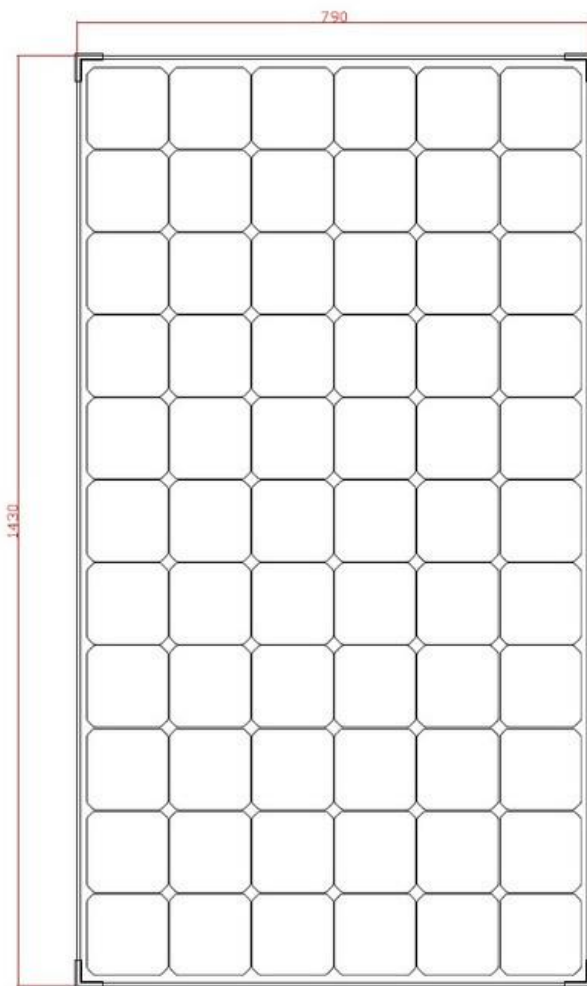

Specifications:

PanelType	PremiumSunPower Monocrystalline
RatedPower	245Watts
CellType	125X125 6X11 cells
PeakPowerVoltage(Vmpp)	40.4 Volts
PeakPowerAmps(Imp)	6.0 Amps
Open Circuit Voltage (Voc)	47.8 Volts
ShortCircuitCurrent(Isc)	6.3 Amps
PowerToleranceRange	+/- 3%
CellConversionEfficiency	24.4%
ManufacturersWarranty	5 Years
Dimensions	31.1" x 56.3"
Weight	28.2 pounds, 12.8 kg
OutputConnections:	MC4