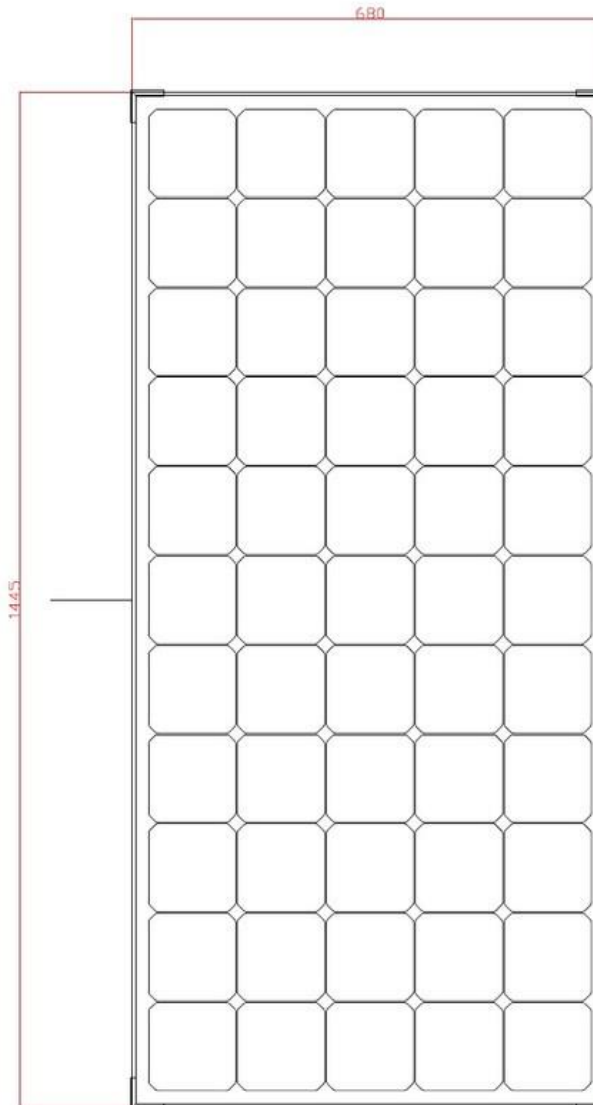

CMP22200SX-210

205 Watt Rigid Marine Solar Panel

[View on our Shopify store >>](#)

Specifications:

PanelCellType	PremiumSunPower Monocrystalline
RatedPower	205Watts
CellType	125X125 5X11
PeakPowerVoltage(Vmpp)	33.7 Volts
PeakPowerAmps(Impp)	6.0 Amps
Open Circuit Voltage (Voc)	39.7 Volts
ShortCircuitCurrent(Isc)	6.3 Amps
PowerToleranceRange	+/- 3%
CellConversionEfficiency	24.4%
ManufacturersWarranty	5 Years
Dimensions	26.8" x 56.9"
Weight	680mm X 1445 X 40mm
OutputConnections:	23.6 pounds, 10.7 kg MC4

Custom Marine Products

QMS, Inc.

custommarineproducts.com

info@custommarineproducts.com

248 705-8337