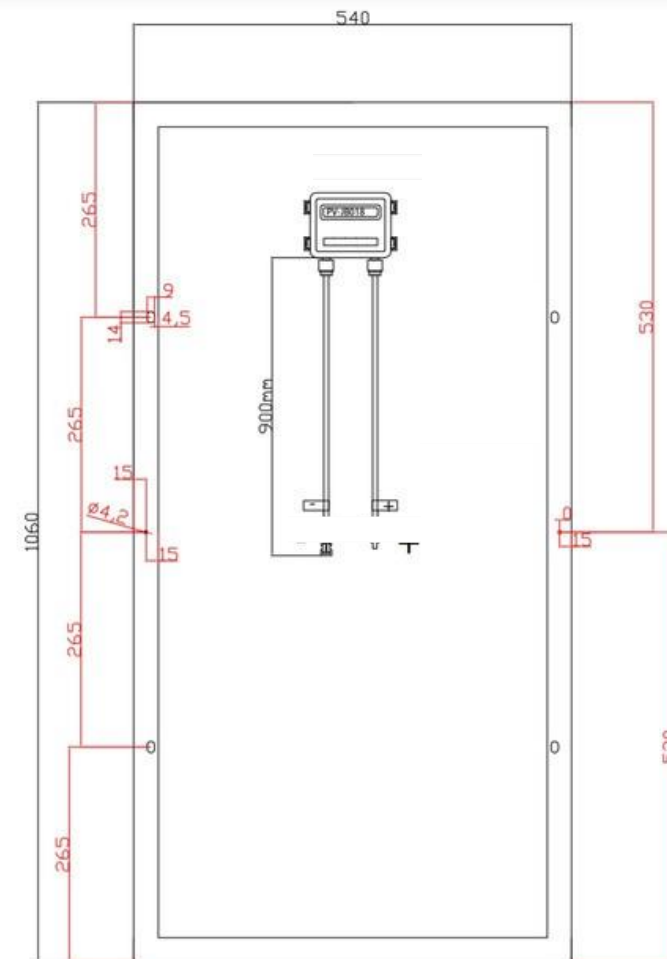

### Specifications:

PanelType	PremiumSunPower Monocrystalline
Rated Power	<b>120 Watts</b>
PeakPowerVoltage(Vmpp)	19.6 Volts
PeakPowerAmps(Imp)	5.9 Amps
OpenCircuitVoltage(Voc)	23.1 Volts
ShortCircuitCurrent(Isc)	6.4 Amps
CellConversionEfficiency	24.4% 5
ManufacturersWarranty	Years
Dimensions	21.3" X 41.7"
Weight	540mm X 1060mm
OutputConnections:	14.3 pounds, 6.5 kg MC4

### Specifications:

PanelType	PremiumSunPower Monocrystalline
Rated Power	<b>145 Watts</b>
PeakPowerVoltage(Vmpp)	24.5Volts
PeakPowerAmps(Imp)	5.9Amps
OpenCircuitVoltage(Voc)	28.9 Volts
ShortCircuitCurrent(Isc)	6.3 Amps
CellConversionEfficiency	24.4% 5
ManufacturersWarranty	Years
Dimensions	26.8" X 41.7"
Weight	680mm X 1060mm
OutputConnections:	18.5 pounds, 8.4 kg MC4

### Specifications:

PanelType	PremiumSunPower Monocrystalline
RatedPower	<b>160 Watts</b>
CellType	125X125 4X11
PeakPowerVoltage(Vmpp)	27.0 Volts
PeakPowerAmps(Imp)	6.1 Amps
OpenCircuitVoltage(Voc)	31.8 Volts
Short Circuit Current (Isc)	6.5 Amps
PowerToleranceRange	+/- 3%
CellConversionEfficiency	24.4%
ManufacturersWarranty	5 Years
Dimensions	21.25" x 56.9"
Weight	540mm x 1445mm
OutputConnections:	19.6 pounds, 8.9 kg MC4

### Specifications:

PanelType	PremiumSunPower Monocrystalline
RatedPower	<b>180 Watts</b>
CellType	125X125 7X7
PeakPowerVoltage(Vmpp)	30.0 Volts
PeakPowerAmps(Imp)	6.0Amps
Open Circuit Voltage (Voc)	35.4 Volts
ShortCircuitCurrent(Isc)	6.4 Amps
PowerToleranceRange	+/- 3%
CellConversionEfficiency	24.4%
ManufacturersWarranty	5 Years
Dimensions	36.3" x 37"
Weight	920mm X 940mm
OutputConnections:	20.9 pounds, 9.5kg MC4