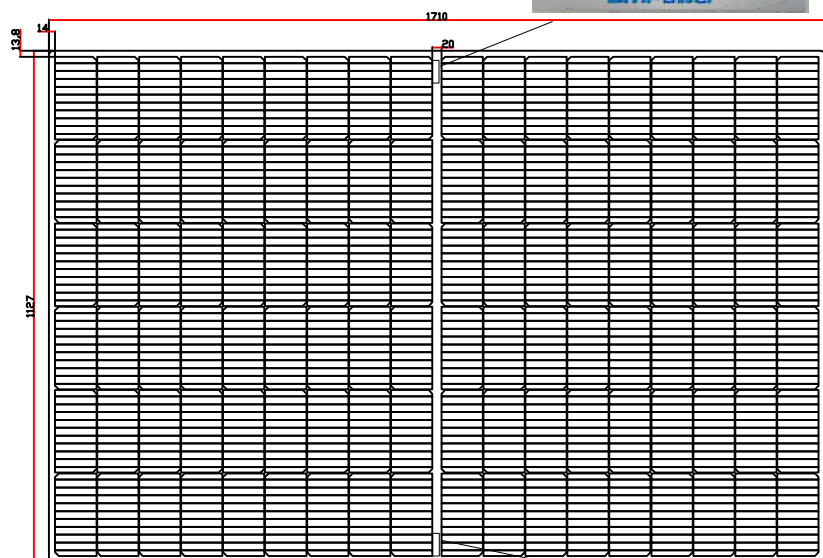

Coloured LOGO 50\*15mm

条码 50\*15mm

400W/31V

Jbox on the back side

Coloured LOGO 50\*15mm

条码 50\*15mm

290W/45V