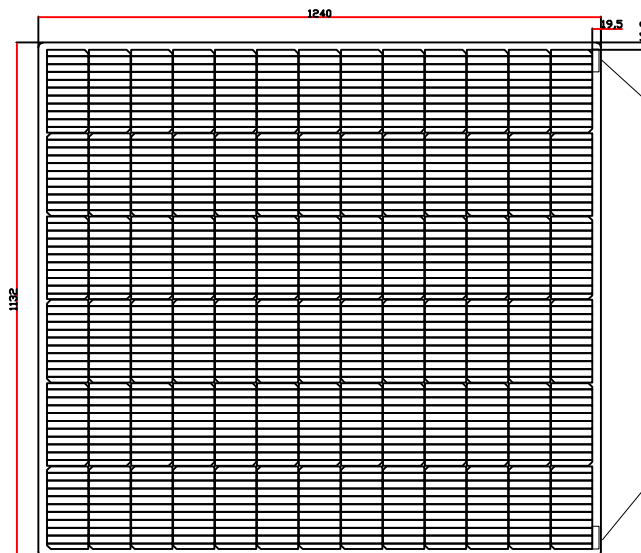

Coloured LOGO 50\*15mm

条码 50\*15mm

400W/31V

Jbox on the back side

Coloured LOGO 50\*15mm

条码 50\*15mm

290W/45V